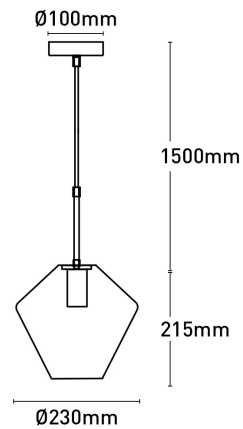

Melba 1Lt Small Pendant Light

MP7131S

Key Features:

- Matt black metalware or brushed brass
- Clear glass pendant
- 200cm cord length

Globe Included	No
Globe Type	E27
Material	Metal
Wattage	25W

Dimensions

Colours